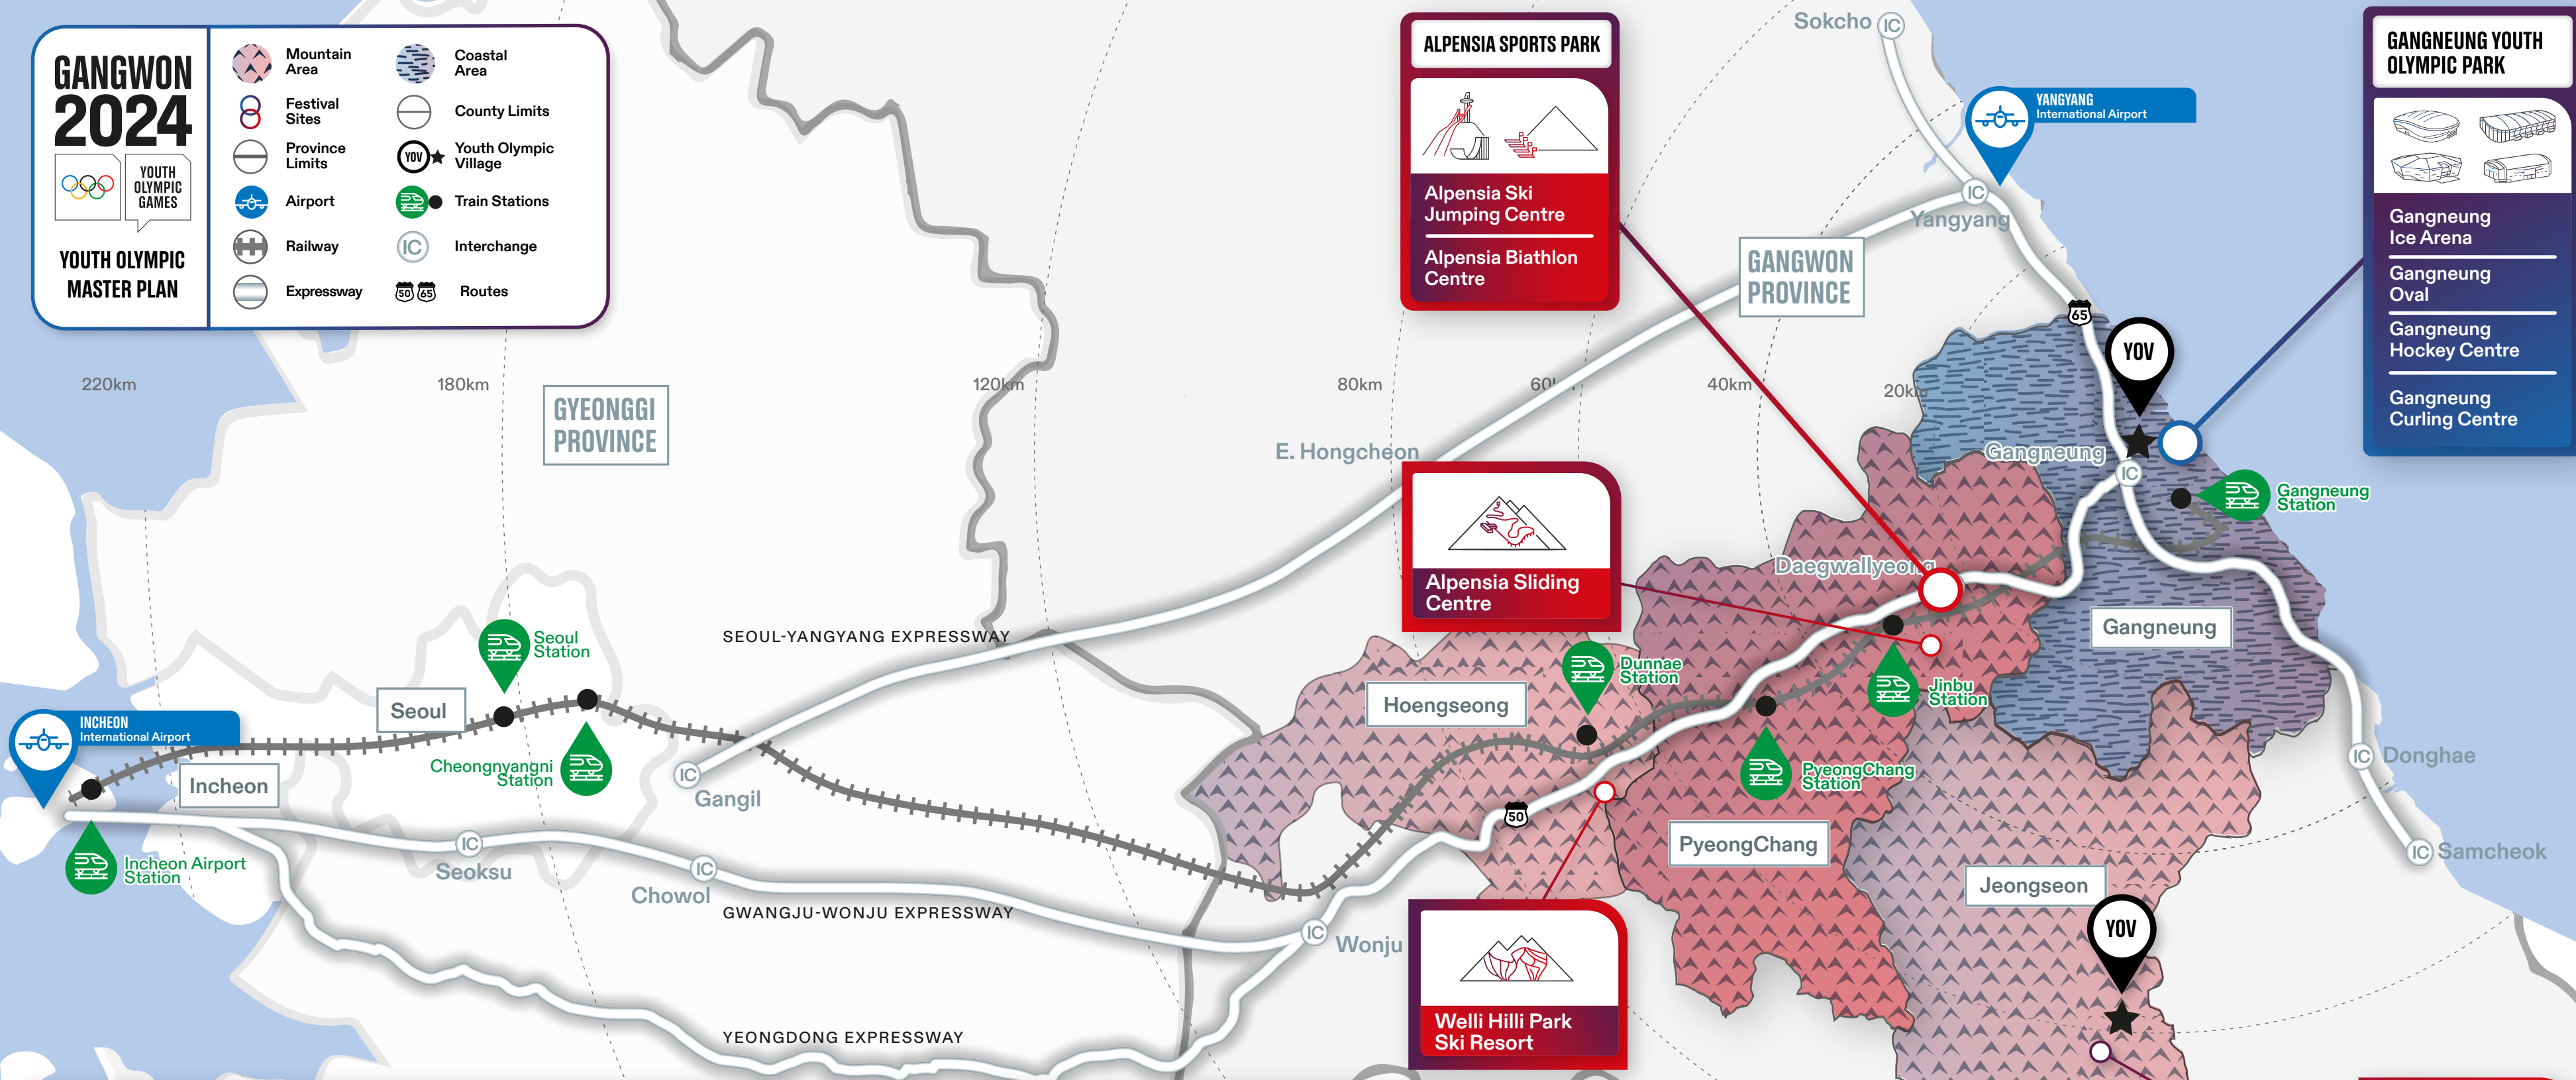

GANGWON 2024

YOUTH OLYMPIC MASTER PLAN

- Mountain Area
- Coastal Area
- Festival Sites
- Province Limits
- Airport
- Railway
- Expressway
- County Limits
- Youth Olympic Village
- Train Stations
- Interchange
- Routes

GANGNEUNG YOUTH OLYMPIC PARK

- Gangneung Ice Arena
- Gangneung Oval
- Gangneung Hockey Centre
- Gangneung Curling Centre

ALPENSIA SPORTS PARK

- Alpensia Ski Jumping Centre
- Alpensia Biathlon Centre

ALPENSIA SLIDING CENTRE

WELLI HILLI PARK SKI RESORT

JEONGSEON HIGH 1 SKI RESORT

COASTAL AREA

GANGNEUNG ZONE

- #### GANGNEUNG YOUTH OLYMPIC PARK
- Gangneung Ice Arena
 - Figure Skating
 - Short Track Speed Skating
 - Gangneung Oval
 - Speed Skating
 - Gangneung Hockey Centre
 - Ice Hockey
 - Gangneung Curling Centre
 - Curling